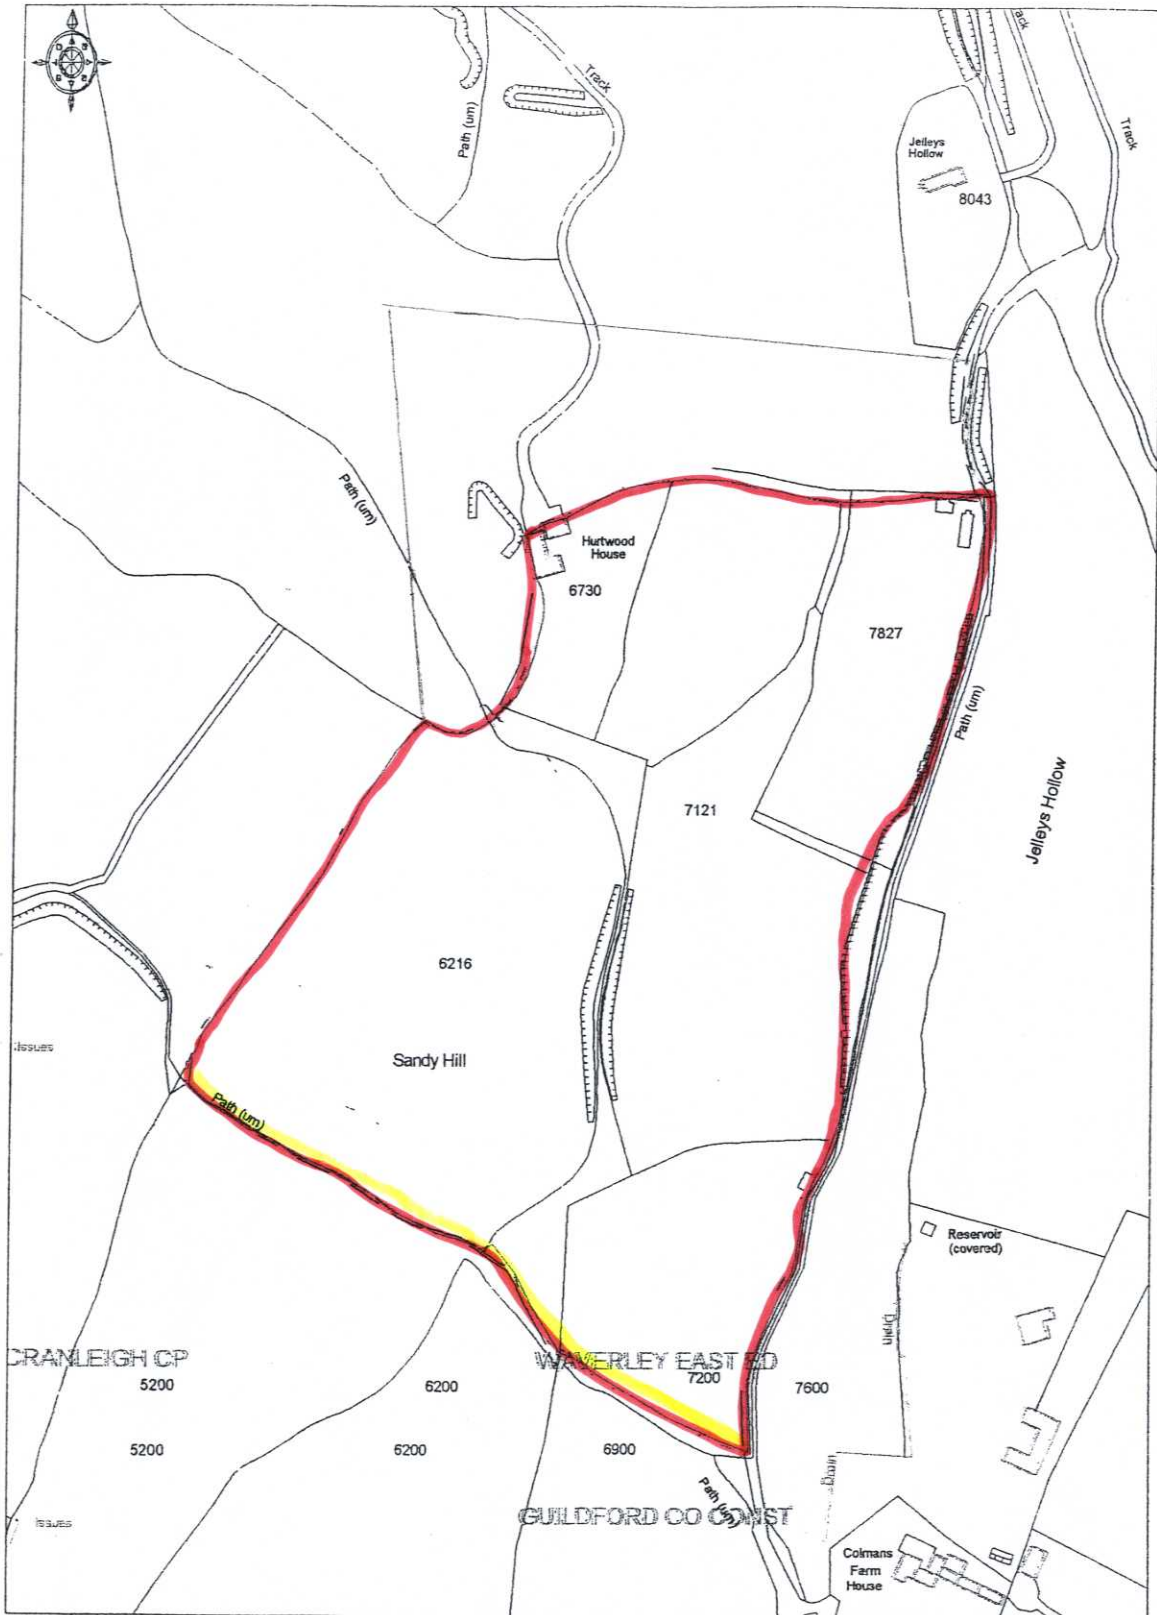

Hurtwood House, Winterfold Heath, Cranleigh, Surrey, GU5 9ES

Ordnance Survey

© Crown copyright 2003. All rights reserved. Licence Number 100020449. Survey Scale - 1:2500 Plotted Scale - 1:2700

Approximate Site Area: 7.03 hectares (17.38 acres)