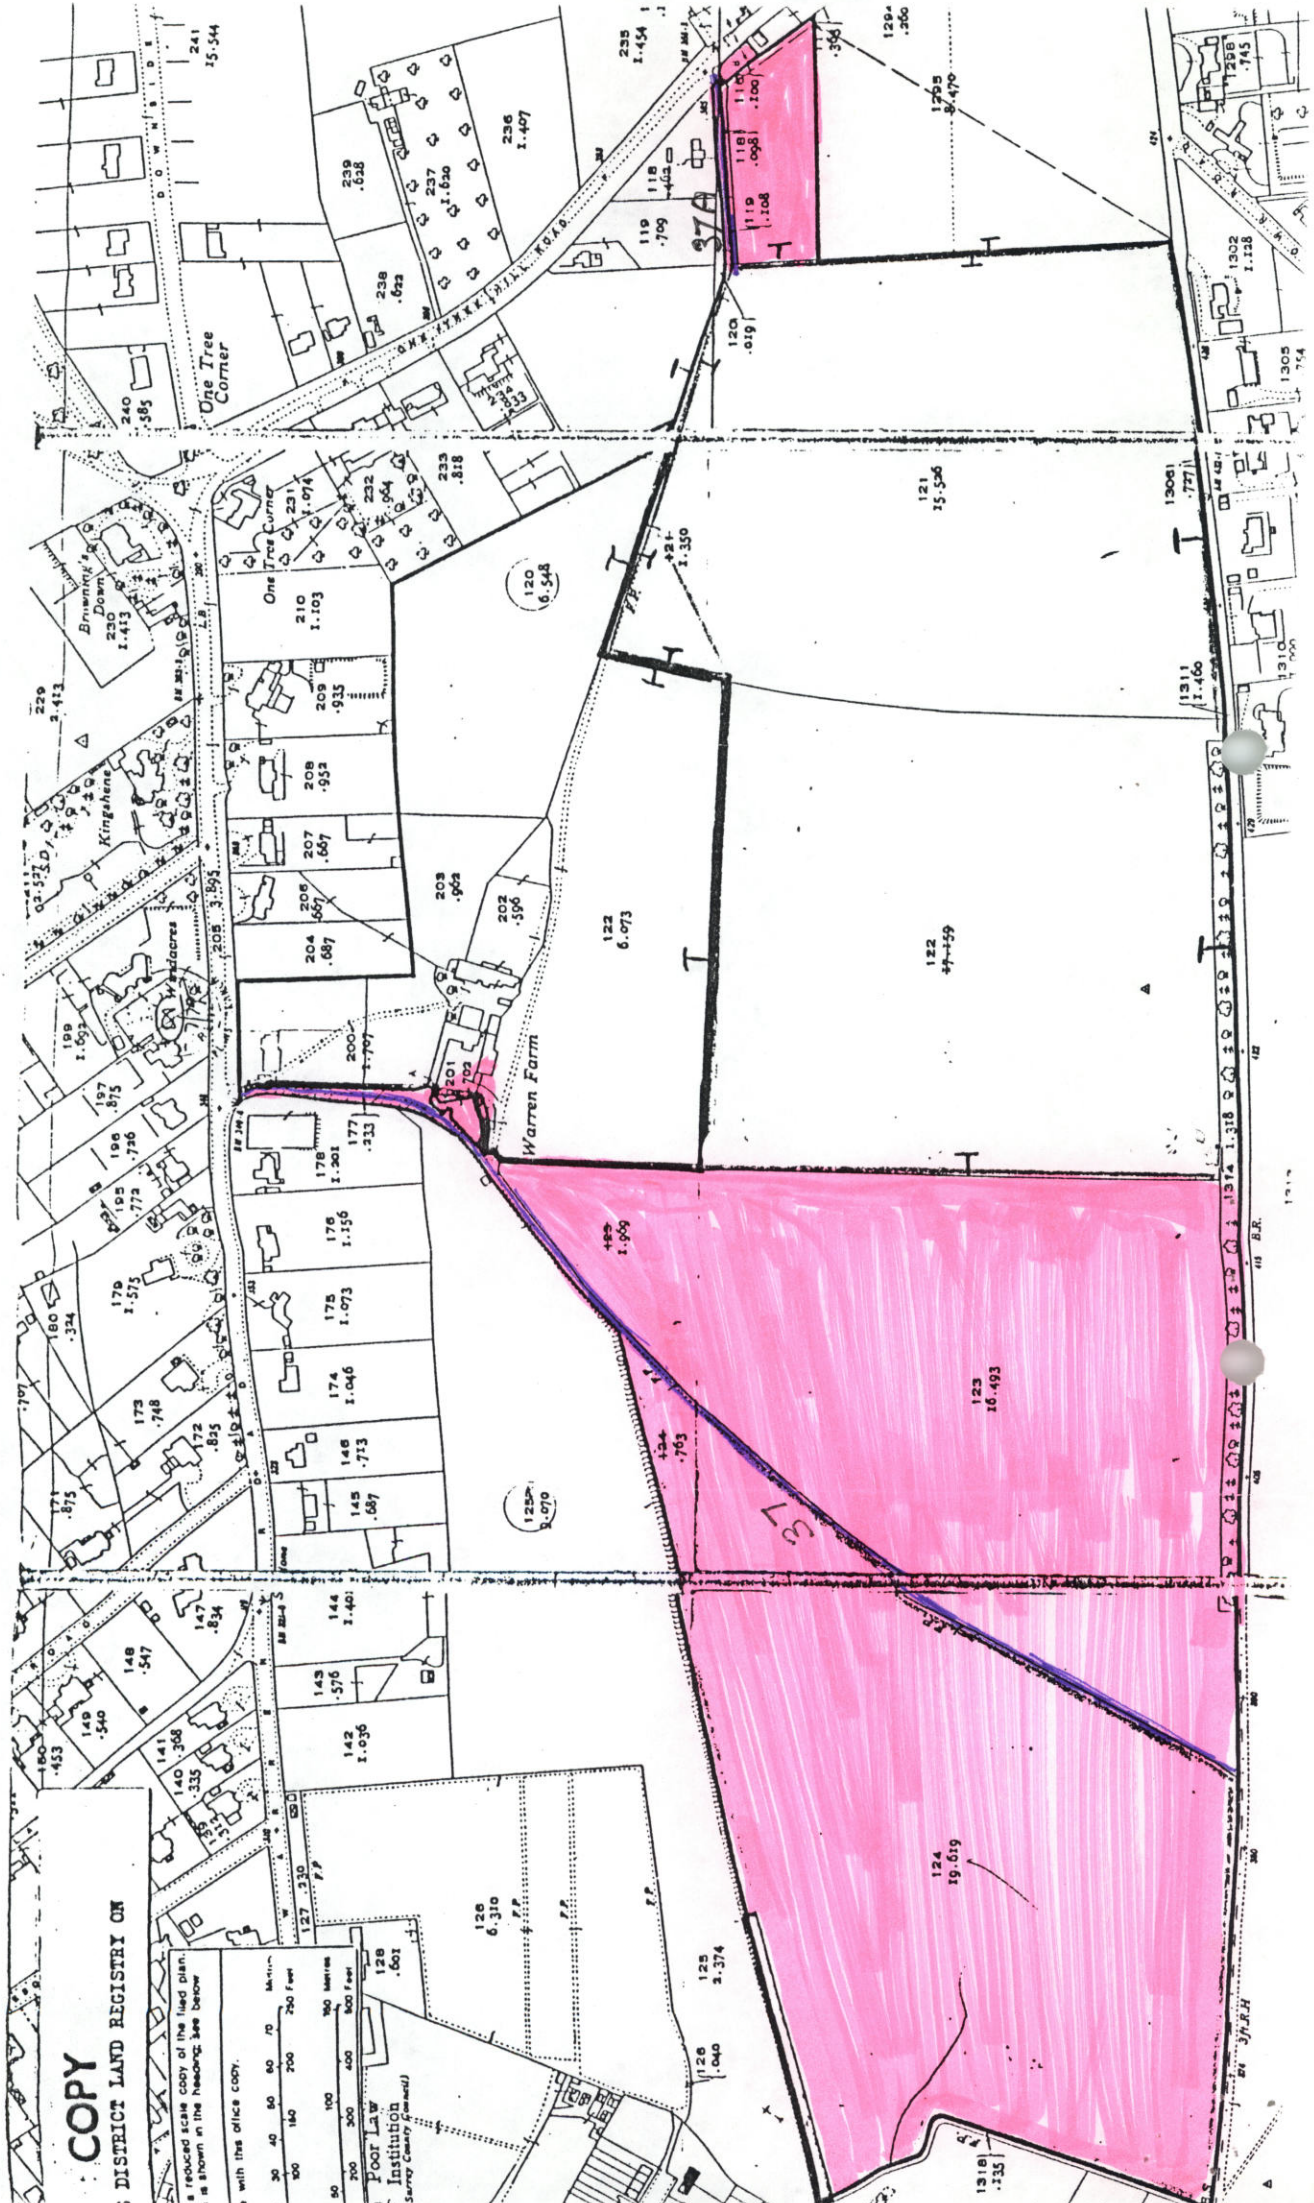

This is the Plan MARCH MCHW I
referred to in the declaration made before me
this 13th day of March 1995

COPY
DISTRICT LAND REGISTRY ON

a reduced scale copy of the filed plan
is shown in the heading see below

with this office copy.

0 100 200 300 400 500 600 700 800 900 1000 Feet

Poor Law Institution
Sturges County (General)

128
6.310

125
3.374

126
1.040

124
19.619

123
16.493

122
47.159

121
25.536

120
6.548

119
1.208

118
1.100

117
1.098

116
1.405

115
1.405

114
1.405

113
1.405

112
1.405

111
1.405

110
1.405

109
1.405

108
1.405

107
1.405

106
1.405

105
1.405

104
1.405

103
1.405

102
1.405

101
1.405

100
1.405

99
1.405

98
1.405

97
1.405

96
1.405

95
1.405

94
1.405

93
1.405

92
1.405

91
1.405

90
1.405

89
1.405

88
1.405

87
1.405

86
1.405

85
1.405

84
1.405

83
1.405

82
1.405

81
1.405

80
1.405

79
1.405

78
1.405

77
1.405

76
1.405

75
1.405

74
1.405

73
1.405

72
1.405

71
1.405

70
1.405

69
1.405

68
1.405

67
1.405

66
1.405

65
1.405

64
1.405

63
1.405

62
1.405

61
1.405

60
1.405

59
1.405

58
1.405

57
1.405

56
1.405

55
1.405

54
1.405

53
1.405

52
1.405

51
1.405

50
1.405

49
1.405

48
1.405

47
1.405

46
1.405

45
1.405

44
1.405

43
1.405

42
1.405

41
1.405

40
1.405

39
1.405

38
1.405

37
1.405

36
1.405

35
1.405

34
1.405

33
1.405

32
1.405

31
1.405

30
1.405

29
1.405

28
1.405

27
1.405

26
1.405

25
1.405

24
1.405

23
1.405

22
1.405

21
1.405

20
1.405

19
1.405

18
1.405

17
1.405

16
1.405

15
1.405

14
1.405

13
1.405

12
1.405

11
1.405

10
1.405

9
1.405

8
1.405

7
1.405

6
1.405

5
1.405

4
1.405

3
1.405

2
1.405

1
1.405